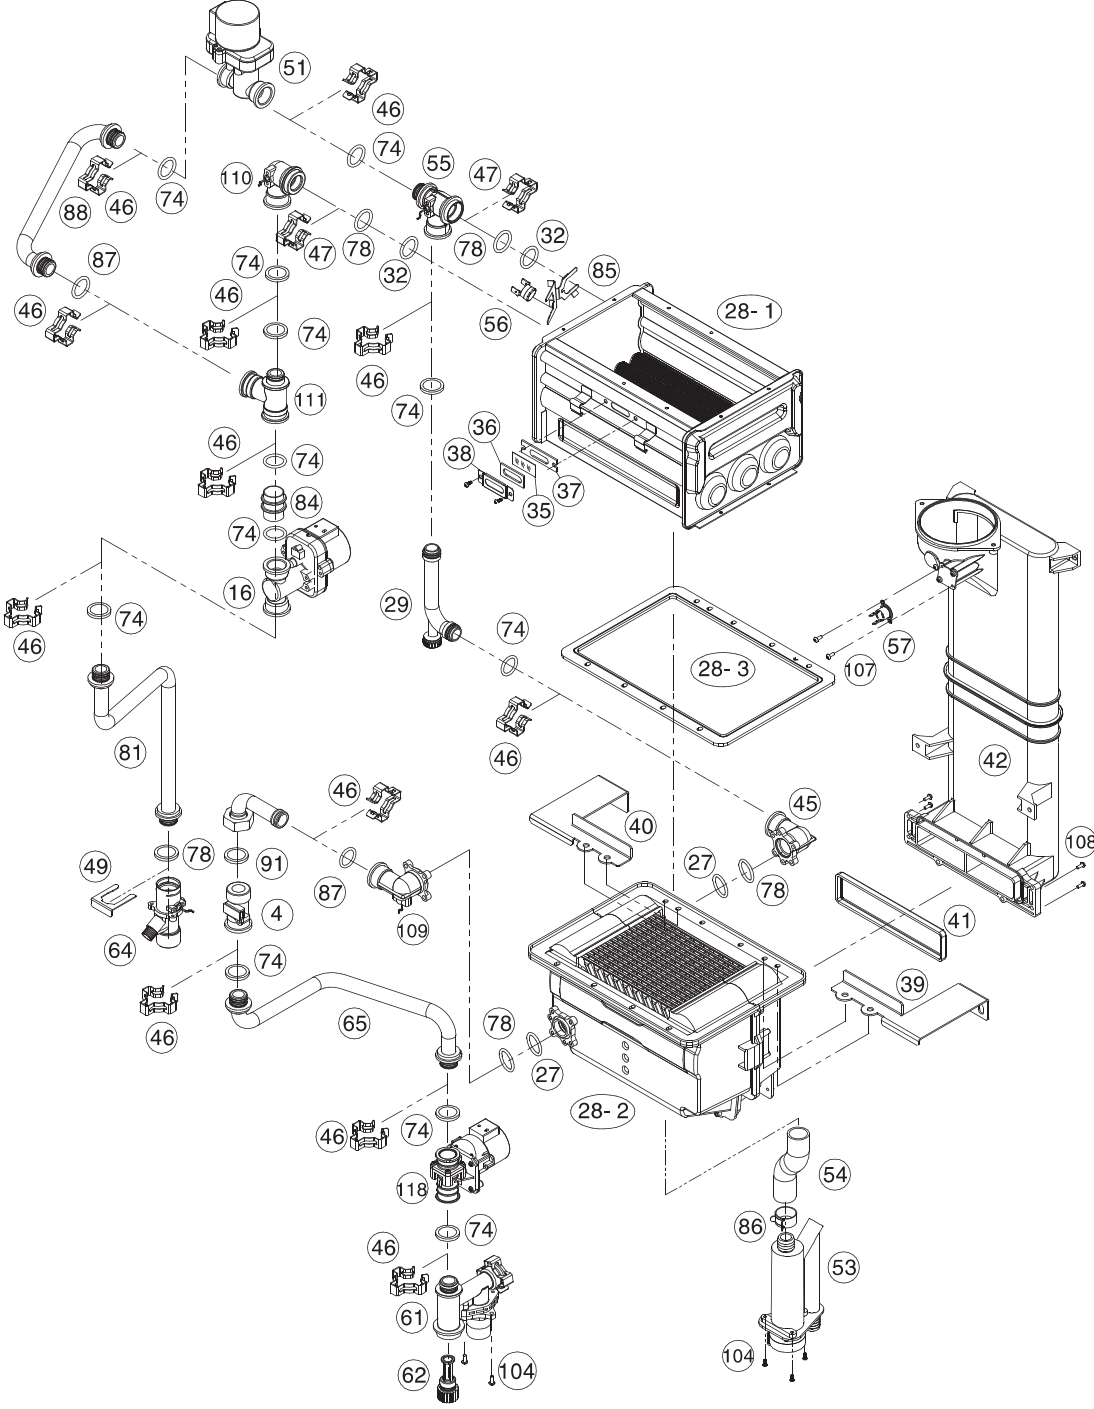

9.3. Water Way Disassemble (NR-A)

9.4. Water Way Disassemble (NR)

9.5. Water Way Disassemble (NP-A)

9.5. Water Way Disassemble (NP)

NO	Description	Navien Part No.	Remark
4	Flow sensor	AASS9EXFS003C	
16	Water adjustment valve	AAVC9EXFC003B	
27	Heat exchanger packing	BH2406048A	
28	Heat exchanger ass'y	BBM20341018	NR-180A
		BBM20341017	NR-210/240A
		BBM20341019	NP-180A
		BBM20341020	NP-210/240A
		BBM20341023	NR-180
		BBM20341024	NR-210/240
		BBM20341025	NP-180
29	Heat exchanger middle pipe	BH2507576D	NR-A, NR
		BH2507617B	NP-A, NP
32	Back-up ring	BH2507308A	
35	H/E inspection glass	BH2501554A	
36	Inspection packing A	BH2405050A	
37	Inspection packing B	BH2405051A	
38	Inspection glass bracket	BH2501572A	
39	H/E bracket R	BH2501704B	
40	H/E bracket L	BH2501703B	
41	Exhaust duct packing	BH2406050A	
42	Exhaust duct	BH2544007D	
43	Buffer tank	PASNCWBFTANK_001	"A" Series
45	Secondary H/E outlet adapter	BH2507532B	
46	Fastener D	BH2507402B	
47	Fastener F	BH2507388B	
48	Fastener A	BH2507400B	
49	Clip C	BH2507345A	
50	Buffer tank adapter	BH2507520E	"A" Series
51	Bypass mixing valve	AAVC9EXMIX01B	"Non-A" Series
52	Primary H/E inlet adapter	BH2501562B	
53	Syphon	BH2501442C	"A" Series
		BH2501452C	"Non-A" Series
54	Syphon hose	BH2204041D	
55	Bypass T adapter	BH2501639B	"Non-A" Series
56	High limit wwitch	BH1401022A	
57	Exhaust limit switch	BH1401027A	
58	Circulation pump	NAPU9GLPCT30	"A" Series
59	Secondary H/E inlet pipe	BH2507527B	NR-A
		BH2507529C	NP-A
		BH2507573B	NR
		BH2507612B	NP
60	Pump drain coke	BH2505314B	"A" Series
61	Cold water inlet adapter	AAVC9EX00016B	