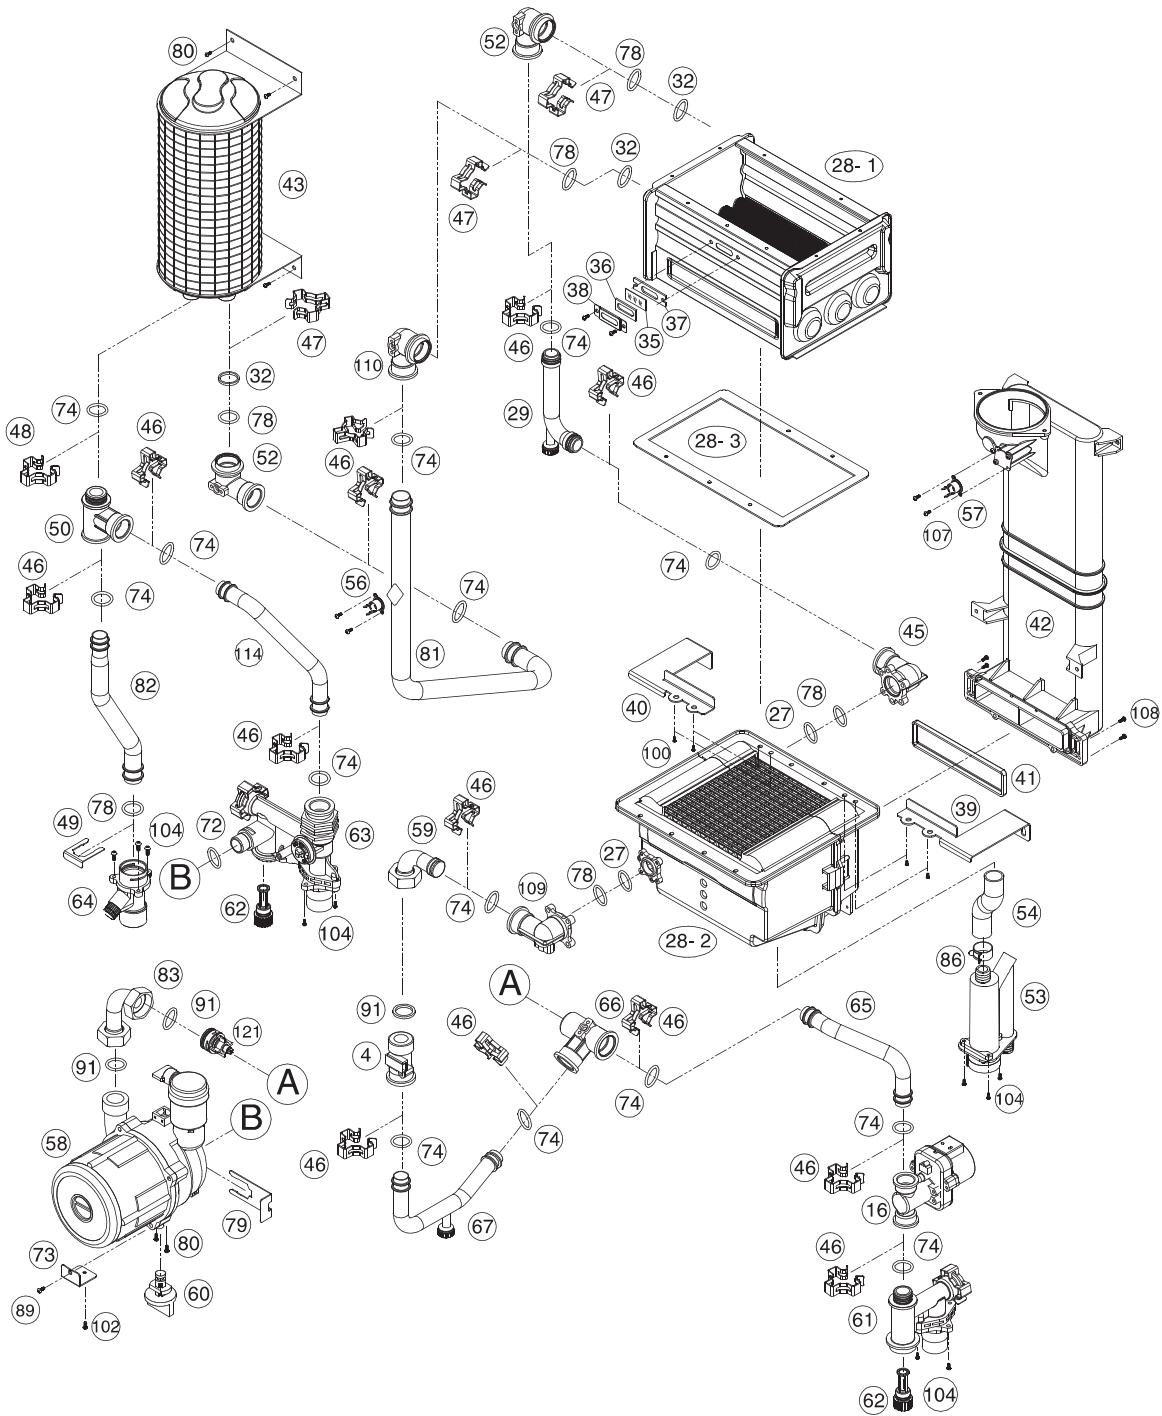

NO	Description	Navien Part No.	Remark
68	Tube	BH2203001A	
69	Tube	BH2202023A	180
		BH2202024A	210/240
70	Tube	BH2202022A	180
		BH2202025A	210/240
71	Tube	BH2202036A	180
		BH2202041A	210/240
75	O-ring	BH2421003A	
77	O-ring	BH2421008A	
80	Screw (D4 x 8L)	BH1705007A	
95	Screw (D4 x 10L)	BH1705001A	
96	Bolt (M4 x 12L)	BH1603006A	
97	Screw (D4 x 4L)	BH1710001A	
98	Screw (D4 x 12L)	BH1612005A	
99	Screw (D4 x 25L)	BH1701030A	
101	Screw (D4 x 12L)	BH1708003A	
103	Screw (D4 x 14L, STS)	BH1701031A	
104	Bolt (M4 x 10L, STS)	BH1611006A	
105	Bolt (M4 x 10L)	BH1611005A	
106	Bolt (M4 x 6L)	BH1611001A	

9.3. Water Way Disassemble (NR-A)