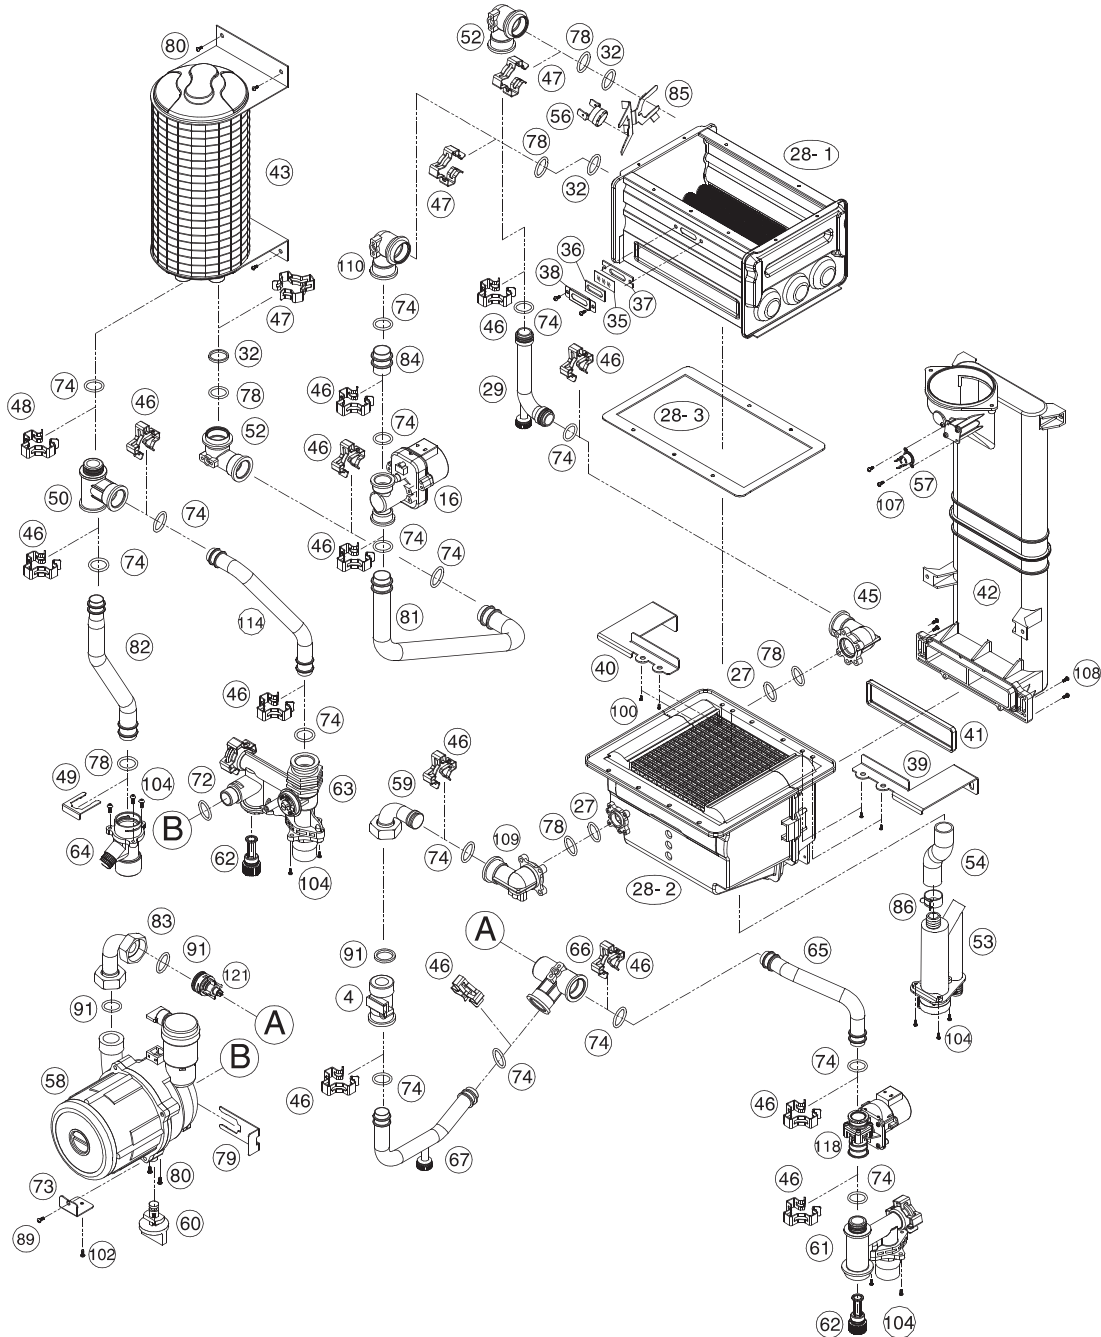

9.5. Water Way Disassemble (NP-A)