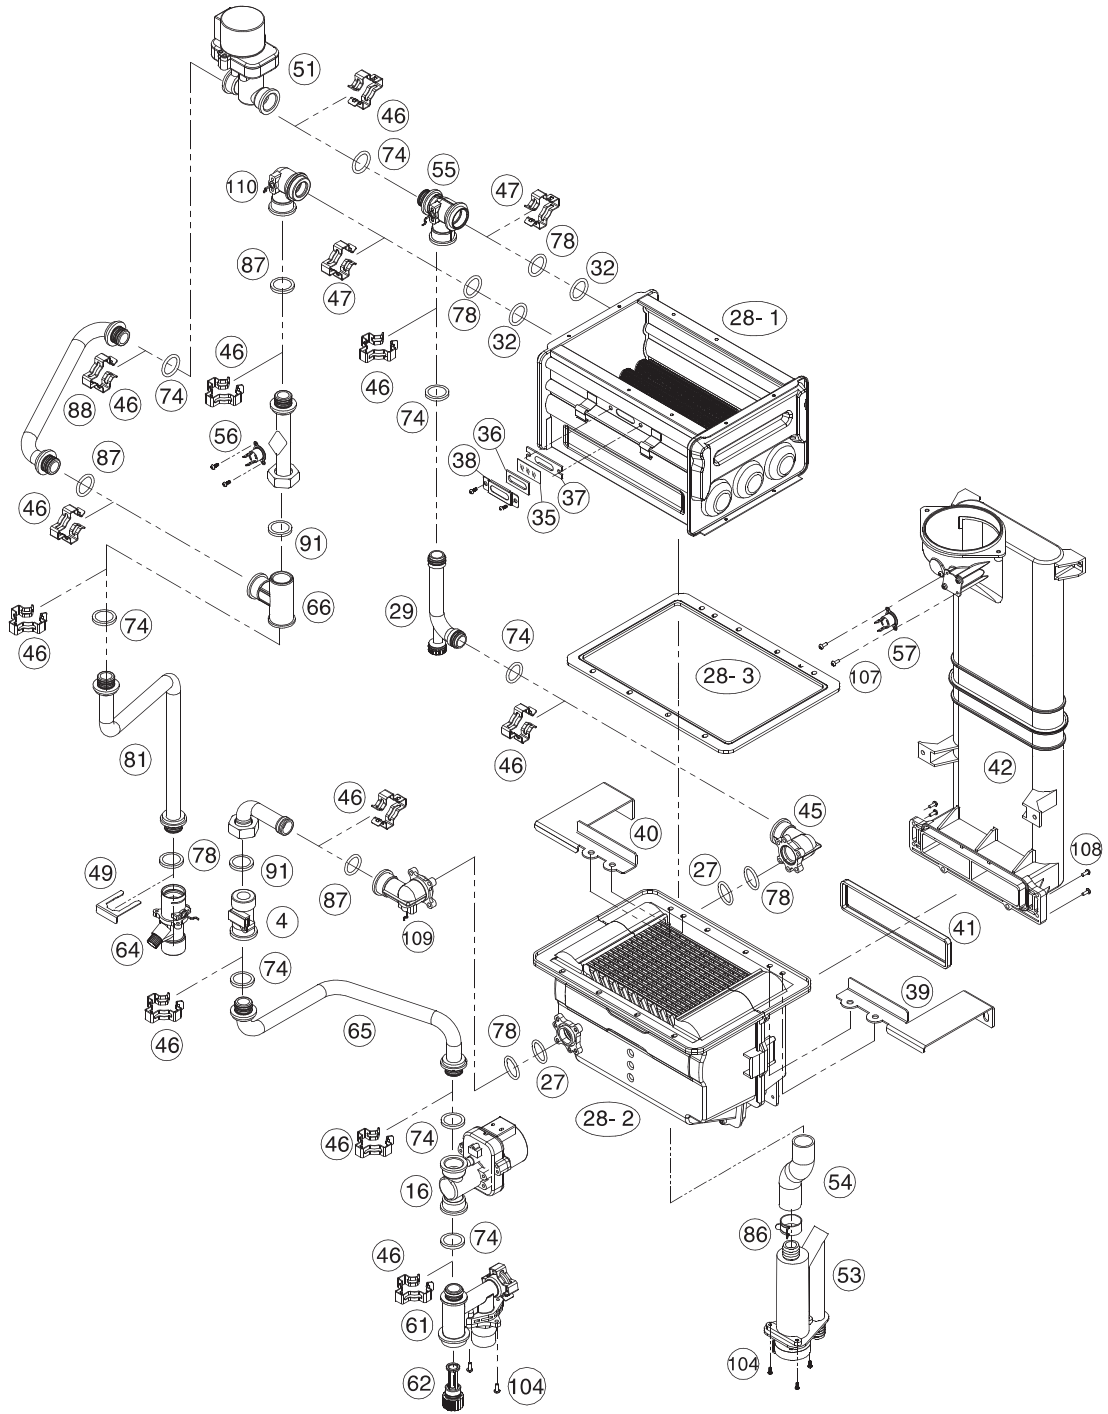

9.4. Water Way Disassemble (NR)