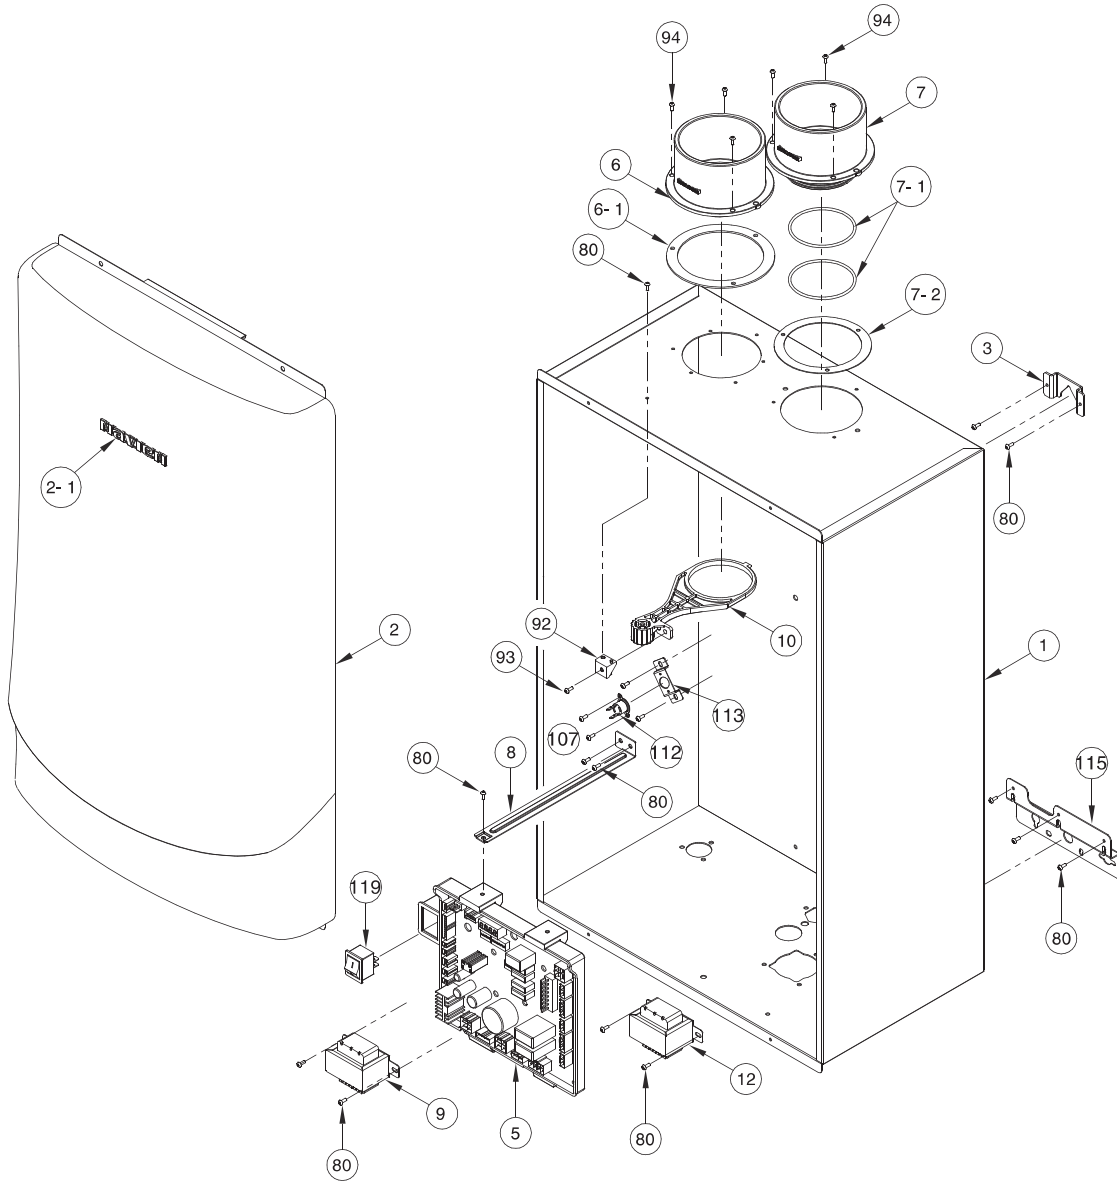

9. Components Diagram and Part List

9.1. Case Disassemble (NR/NP – A, NR/NP)

NO	Description	Navien Part No.	Remark
1	Case	BBK05011117	180 A
		BBK05011118	210/240 A
		BBK05011137	180
		BBK05011138	210/240
2	Cover	BBR15012151	
2-1	Navien Logo	BH2603009A	
3	Case upper bracket	BH2505277A	
115	Case lower bracket	BH2505348A	
5	PCB board	NACR1GS32401	
6	Intake air duct	BH2505400B	
6-1	Intake air duct packing	-	No.6 Ass'y
10	Intake air filter	BH2505416A	
92	Intake air filter support	BH2505417A	
7	Exhaust pipe	BH2505401B	
7-1	Exhaust pipe O-ring	-	No.7 Ass'y
7-2	Exhaust pipe packing	-	No.7 Ass'y
8	PCB board bracket	BH2505306A	180(A)
		BH2505402A	210/240(A)
9	Mixing valve transformer	BH1205013A	Only "Non-A"
12	transformer	BH1205008C	
119	Power switch	BH1426002A	"A" Series
		BH1426003A	"Non-A" Series
80	Screw (D4 x 8)	BH1705007A	
93	Bolt (M4 x 16)	BH1603009A	
94	Screw (D4 x 16)	BH1708004A	
112	Freeze protect switch	BH1402001A	Only "Non-A"
113	Freeze protect S/W bracket	BH2505423A	Only "Non-A"

NO	Description	Navien Part No.	Remark
68	Tube	BH2203001A	
69	Tube	BH2202023A	180
		BH2202024A	210/240
70	Tube	BH2202022A	180
		BH2202025A	210/240
71	Tube	BH2202036A	180
		BH2202041A	210/240
75	O-ring	BH2421003A	
77	O-ring	BH2421008A	
80	Screw (D4 x 8L)	BH1705007A	
95	Screw (D4 x 10L)	BH1705001A	
96	Bolt (M4 x 12L)	BH1603006A	
97	Screw (D4 x 4L)	BH1710001A	
98	Screw (D4 x 12L)	BH1612005A	
99	Screw (D4 x 25L)	BH1701030A	
101	Screw (D4 x 12L)	BH1708003A	
103	Screw (D4 x 14L, STS)	BH1701031A	
104	Bolt (M4 x 10L, STS)	BH1611006A	
105	Bolt (M4 x 10L)	BH1611005A	
106	Bolt (M4 x 6L)	BH1611001A	