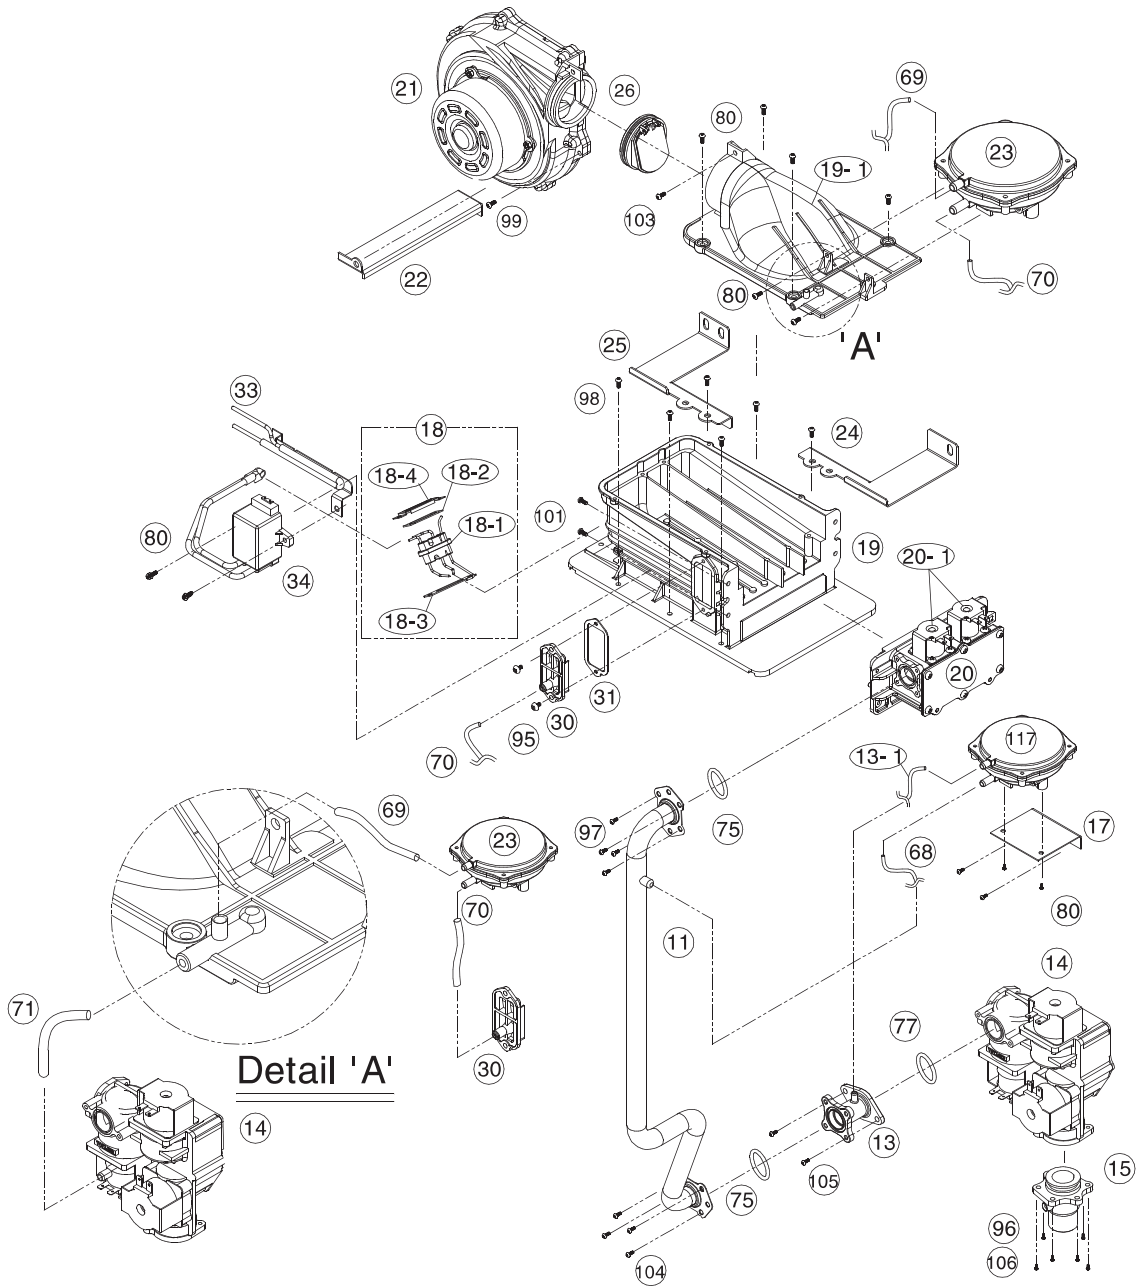

9.2. Burner Disassemble (NR/NP – A, NR/NP)

NO	Description	Navien Part No.	Remark
11	Gas pipe	BH2507510B	210/240 NG
		BH2507509B	180 NG
		BH2507512B	210/240 Propane
		BH2507511B	180 Propane
13	GPS venturi	BH2507359B	180 NG
		BH2507360B	210/240 NG
		BH2507409B	180 Propane
		BH2507422B	210/240 Propane
13-1	GPS venturi tube	BH2203002A	
14	Main gas valve	BH0901018A	
15	Gas inlet adapter	BH2507714A	
117	Gas pressure sensor	NASS9EXGPS01	
17	GPS bracket	BH2507346A	
18	Flame rod ass'y	PH1603058D	NG
		PH1603059D	Propane
18-1	Flame rod	BH2501679A	NG
		BH2501680A	Propane
18-2	Flame rod packing A	BH2505054A	
18-3	Flame rod packing B	BH2405051A	
18-4	Flame rod bracket	BH2505681A	
19	Burner	PABNCN30KDBN_004	180 NG
		PABNCW48KDBN_003	210/240 NG
		PABCR180ABN_003	180 Propane
		PABCR210/240ABN_003	210/240 Propane
19-1	Air flow guide	BH2543002E	180
		BH2543003E	210/240
20	Manifold	PABCR180AMF_001	180 NG
		PABCC210AMF_001	210/240 NG
		PABNR/NP180AMF_001	180 Propane
		PABCC210AMF_002	210/240 Propane
20-1	Solenoid valve	PH0905028A	
21	Fan motor	NAFA9GSFB002	
22	Fan motor bracket	BH2501605A	180
		BH2501604A	210/240
23	Air pressure sensor	NASS9EX00009	
24	Burner bracket R	BH2501443C	
25	Burner bracket L	BH2501444C	
26	Fan motor damper	BH2505403C	
30	APS venturi	BH2501413A	
31	APS venturi packing	BH2405031A	
33	Thermal fuse	BH1419012A	180
		BH1419013A	210/240
34	Ignition transformer	BH1201041D